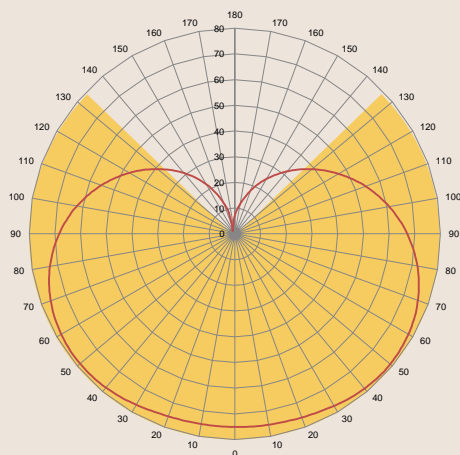

LIGHT CHARACTERISTICS

Nominal Luminous Flux	800 lm
Rated Luminous Flux	806 lm
Color	Warm White
Color Temperature	2700 K
Color Rendering Index	90
Lamp Efficacy	77 lm/W
Lumen Maintenance Factor (at end of nominal lifetime)	70 %
Beam Angle	270°
Color Consistency	< 6 Step MacAdam Ellipse
Incandescent wattage equivalent suggested by LEDON	75 W
Wattage Equivalent *	60 W
Flicker Percent	< 3 %

DIMENSIONS

Height	120 mm	120 mm	120 mm
Diameter	60 mm	60 mm	60 mm
Weight	138 g	147 g	147 g

GRAPHICS

SPECTRAL POWER DISTRIBUTION OF LEDON 10.5W A60

270°

Find here a list with compatible dimmers: <http://www.ledon-lamp.com/en/dimmer>