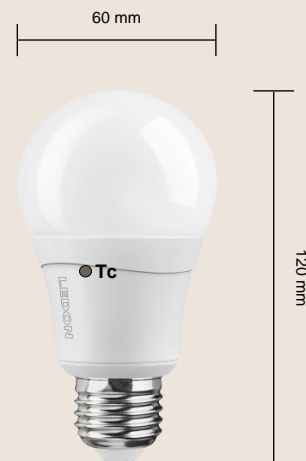

LED Lamp A60 10.5W E27

The best option on the market to replace the most popular 60 W incandescent lamps: This lamp provides 800 lumens of beautiful light in a wide 270° beam angle. Its best-in-class color rendering of Ra 90 and warm white light color lets the true beauty and comfort of your home shine through.

GENERAL CHARACTERISTICS

Shape	A60
Cap - Base	E27
Finish	Matt
Energy Efficiency Class	A+
Lamp Materials	Plastic / Metal
Lifetime (hours)	25 000 h
Lifetime (years)	25 (burning time Ø 2.7 h per day)
Rated Lifetime	25 000 h
Switching Cycles	100 000
Start Time from 0% to 100%	< 0.5 s
Tc (max)	85 °C
Mercury Content	0.0 mg
Lamp Recycling	Yes - please consider the local regulations
Guarantee	5 years

LIGHT CHARACTERISTICS

Nominal Luminous Flux	800 lm
Rated Luminous Flux	806 lm
Color	Warm White
Color Temperature	2700 K
Color Rendering Index	90
Lamp Efficacy	77 lm/W
Lumen Maintenance Factor (at end of nominal lifetime)	70 %
Beam Angle	270°
Color Consistency	< 6 Step MacAdam Ellipse
Incandescent wattage equivalent suggested by LEDON	75 W
Wattage Equivalent *	60 W
Flicker Percent	< 3 %

DIMENSIONS

Height	120 mm	120 mm	120 mm
Diameter	60 mm	60 mm	60 mm
Weight	138 g	147 g	147 g

GRAPHICS

SPECTRAL POWER DISTRIBUTION OF LEDON 10.5W A60

270°

Find here a list with compatible dimmers: <http://www.ledon-lamp.com/en/dimmer>