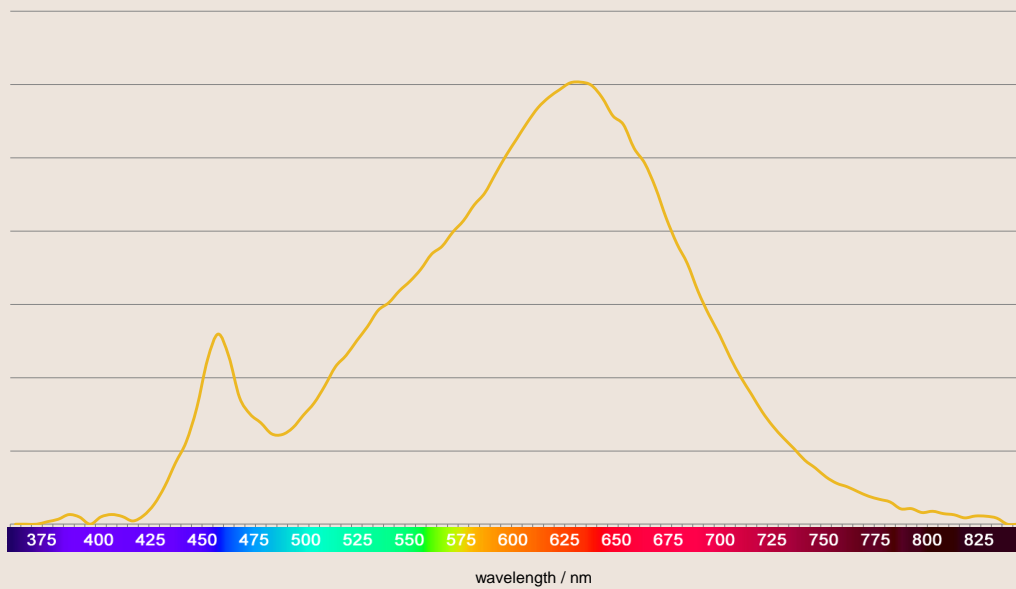

LED Lamp A60 10.5W E27

The best option on the market to replace the most popular 60 W incandescent lamps: This lamp provides 800 lumens of beautiful light in a wide 270° beam angle. Its best-in-class color rendering of Ra 90 and warm white light color lets the true beauty and comfort of your home shine through.

GENERAL CHARACTERISTICS

Shape	A60
Cap - Base	E27
Finish	Matt
Energy Efficiency Class	A+
Lamp Materials	Plastic / Metal
Lifetime (hours)	25 000 h
Lifetime (years)	25 (burning time Ø 2.7 h per day)
Rated Lifetime	25 000 h
Switching Cycles	100 000
Start Time from 0% to 100%	< 0.5 s
Tc (max)	85 °C
Mercury Content	0.0 mg
Lamp Recycling	Yes - please consider the local regulations
Guarantee	5 years

LIGHT CHARACTERISTICS

Nominal Luminous Flux	800 lm
Rated Luminous Flux	806 lm
Color	Warm White
Color Temperature	2700 K
Color Rendering Index	90
Lamp Efficacy	77 lm/W
Lumen Maintenance Factor (at end of nominal lifetime)	70 %
Beam Angle	270°
Color Consistency	< 6 Step MacAdam Ellipse
Incandescent wattage equivalent suggested by LEDON	75 W
Wattage Equivalent *	60 W
Flicker Percent	< 3 %

DIMENSIONS

Height	120 mm	120 mm	120 mm
Diameter	60 mm	60 mm	60 mm
Weight	138 g	147 g	147 g

GRAPHICS

SPECTRAL POWER DISTRIBUTION OF LEDON 10.5W A60

270°

Find here a list with compatible dimmers: <http://www.ledon-lamp.com/en/dimmer>